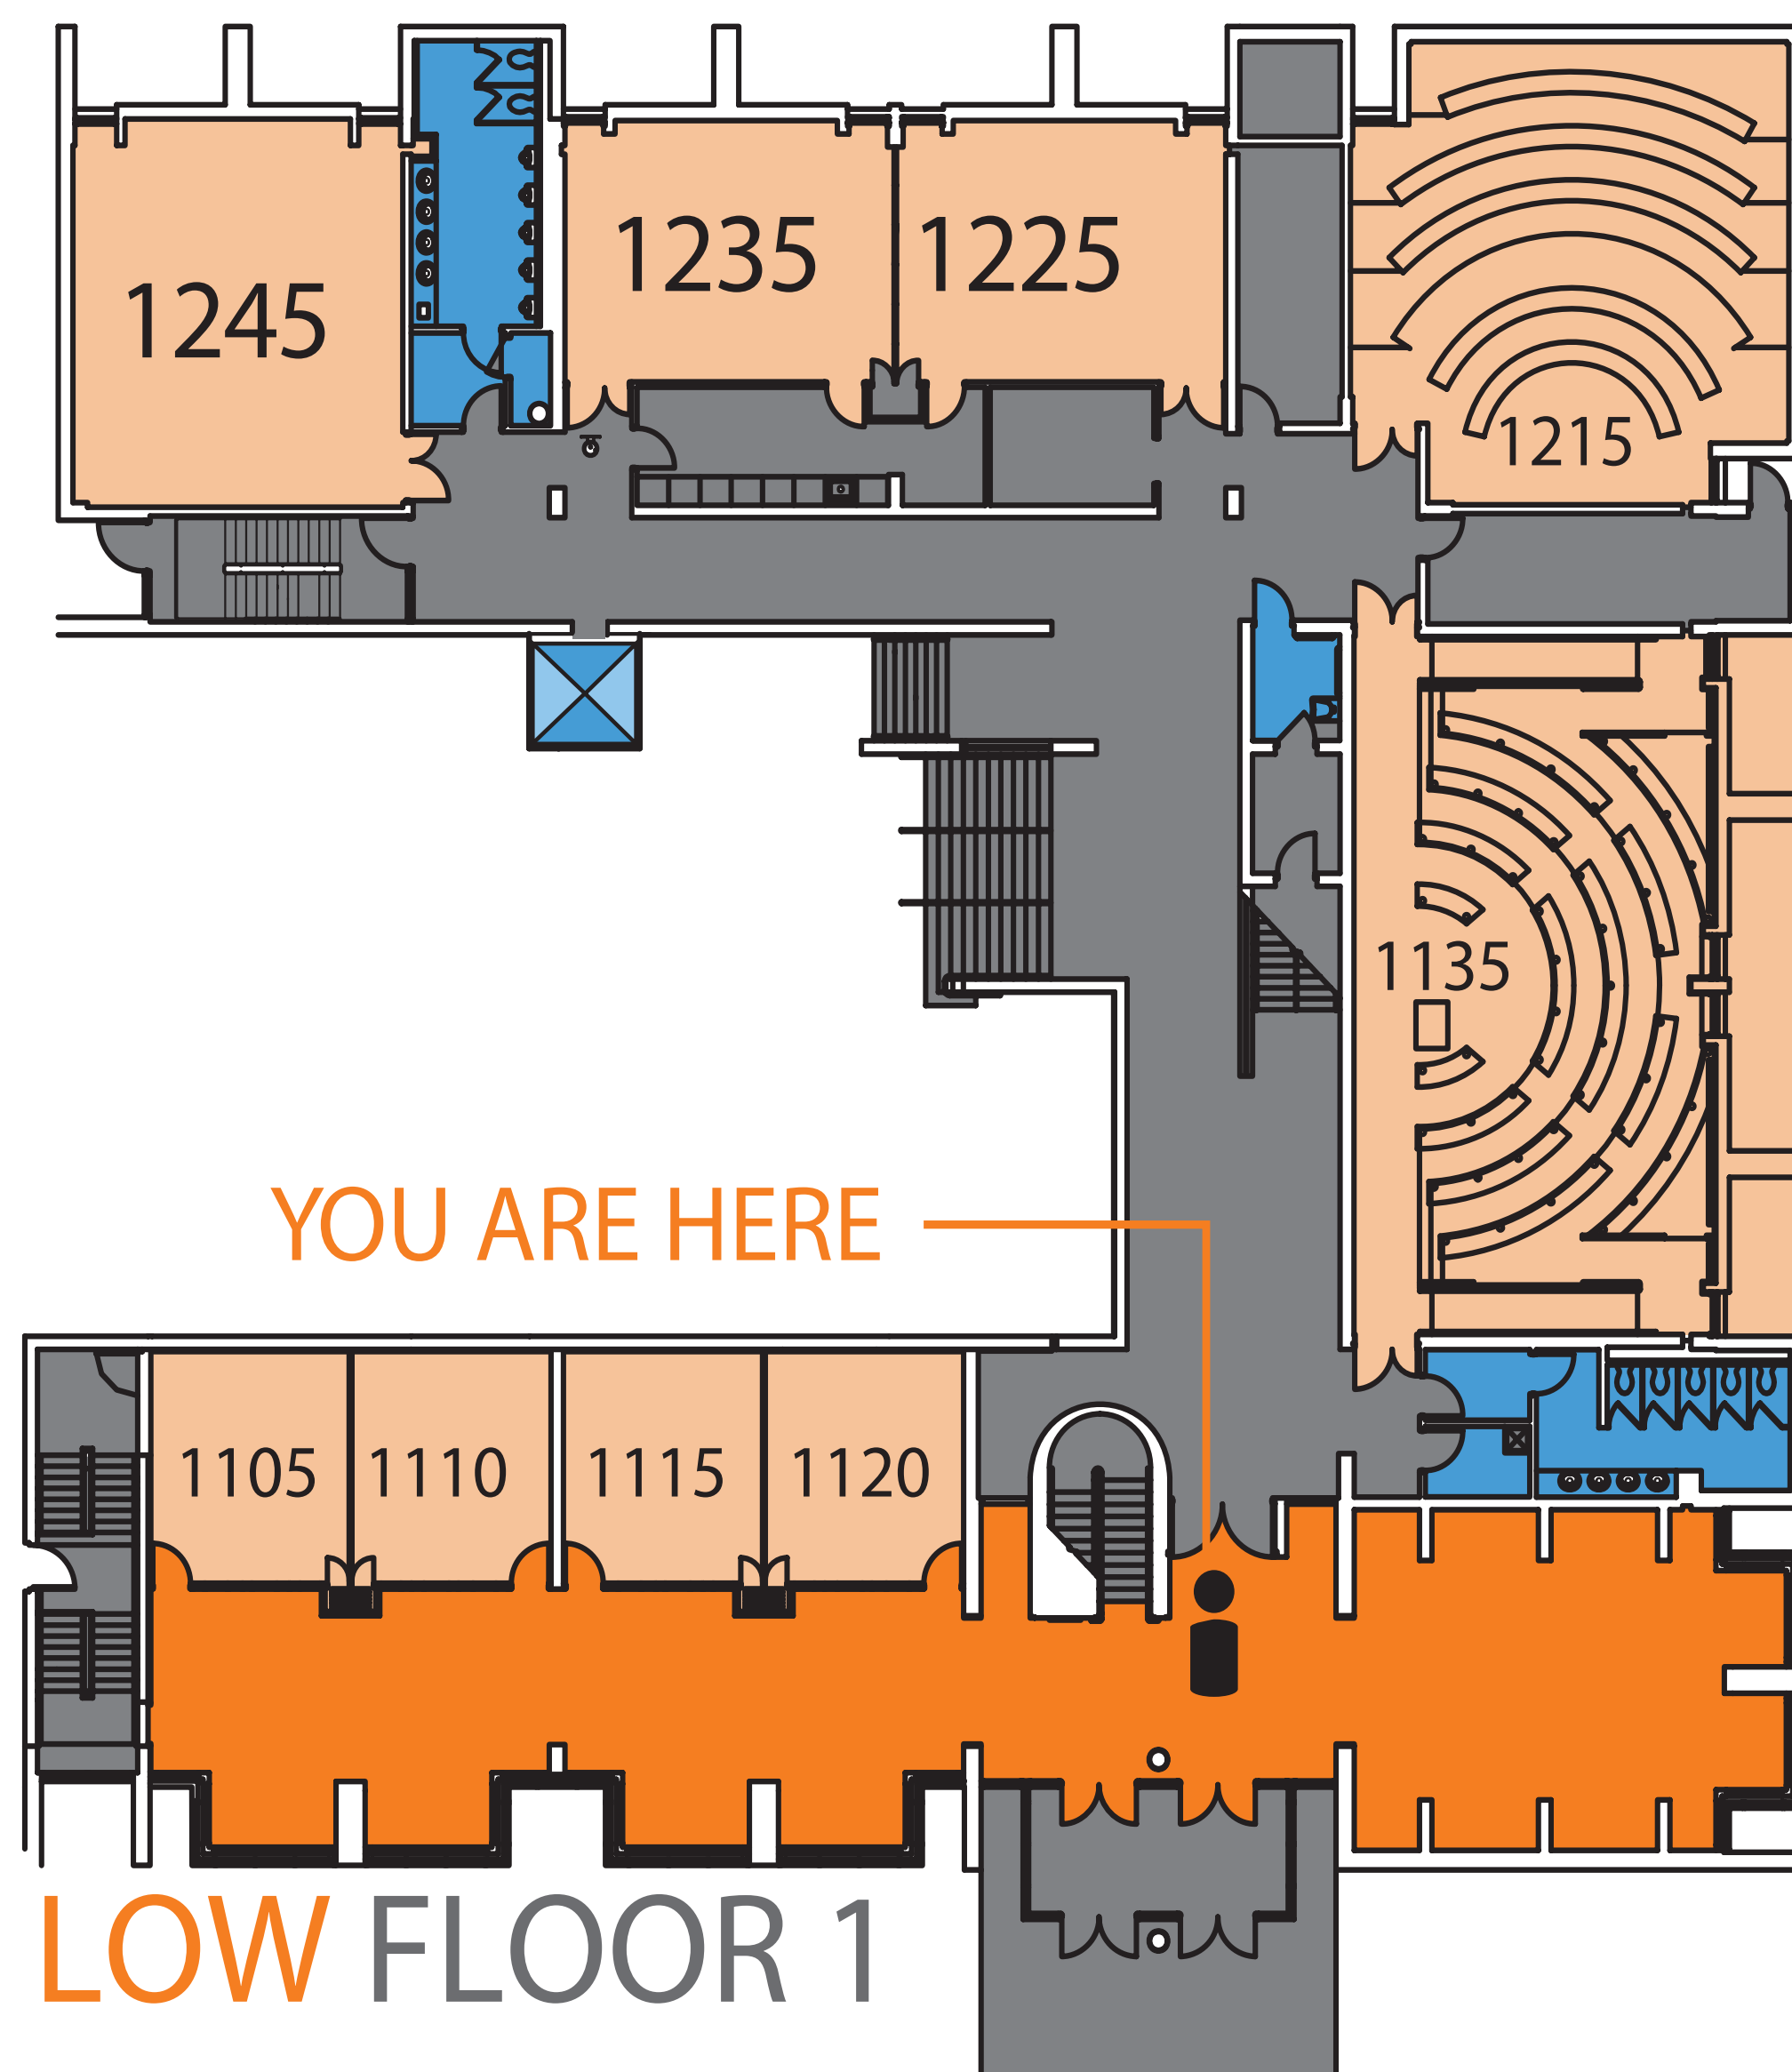

YOU ARE HERE

LOW FLOOR 1

LOWENTHAL 2

- 2305 Cottrell, Victoria
- 2306 Davis, Jeff
- 2312 Dean's Conference Room (DCR)
- 2323 Dresnack, Bill
- 2331 Ettlie, John
- 2309 French, Paula
- 2333 Geiss, Sarah
- 2341 Graduate Student Worker
- 2307 Haigh, Sally
- 2309 Harriman, Karin
- 2343 Hill, Betsy
- 2304 Lawlor, Marty
- 2329 Mergen, Erhan
- 2337 Mitchell, Kristi
- 2315 Mozrall, Jacqueline
- 2319 Murthy, Raj
- 2301 Pelliccia, Dana
- 2325 Perotti, Victor
- 2321 Stevenson, Bill
- 2327 Tang, Zhi
- 2313 Tu, Qiang (John)
- 2308 Tunnell, Suzanne
- 2310 Watson, Daniel
- 2335 Yancone, Andrea
- 2336 Yu, Yang

LOW FLOOR 2

LOWENTHAL 3

- 3306 Atkins, Scott
- 3333 Ballard, Dave
- 3327 Barbato, Robert
- 3321 Boehner, Bob
- 3319 Boveda-Lambie, Adriana
- 3307 Bui, Quang (Neo)
- 3332 Cokeley, Emily
- 3323 Colton, Deborah
- 3344 Conference Room
- 3301 Conference room/equipment space NTID
- 3337 Copier Room
- 3313 Deitchman, Benjamin
- 3329 DeMartino, Richard
- 3309 Dwyer, Laurie
- 3308 Hager, Ann
- 3340 Huang, Zhijian (James)
- 3317 Hull, Clyde
- 3336 Jain, Archana
- 3325 Khazanchi, Shal
- 3342 Landers, Myles
- 3314 Leo, Ezekiel
- 3315 Luxmore, Steve
- 3331 ogilvie, dt
- 3302 Pfuntner, Mark
- 3312 Reinicke, Bryan
- 3305 Rossi, Mary
- 3338 Song, Qian
- 3345 St.George Karen
- 3304 Strauch, Anne
- 3329 Stromeyer, Willie
- 3334 Technical Support
- 3120 Tutoring Room
- 3343 Wang, Li
- 3310 Zhang, Hao

ROSS ROS-10

- A180 Evans, Bill
- A172 Gelsomino, Phil
- A176 McGowan, Molly
- A182 Tessoni, Dan
- A174 Ward, John

WALLACE WAL-5

- 1460 Freer, Jennifer

LOW FLOOR A

LOW FLOOR 3

BUILDING LOCATIONS

YOU ARE HERE