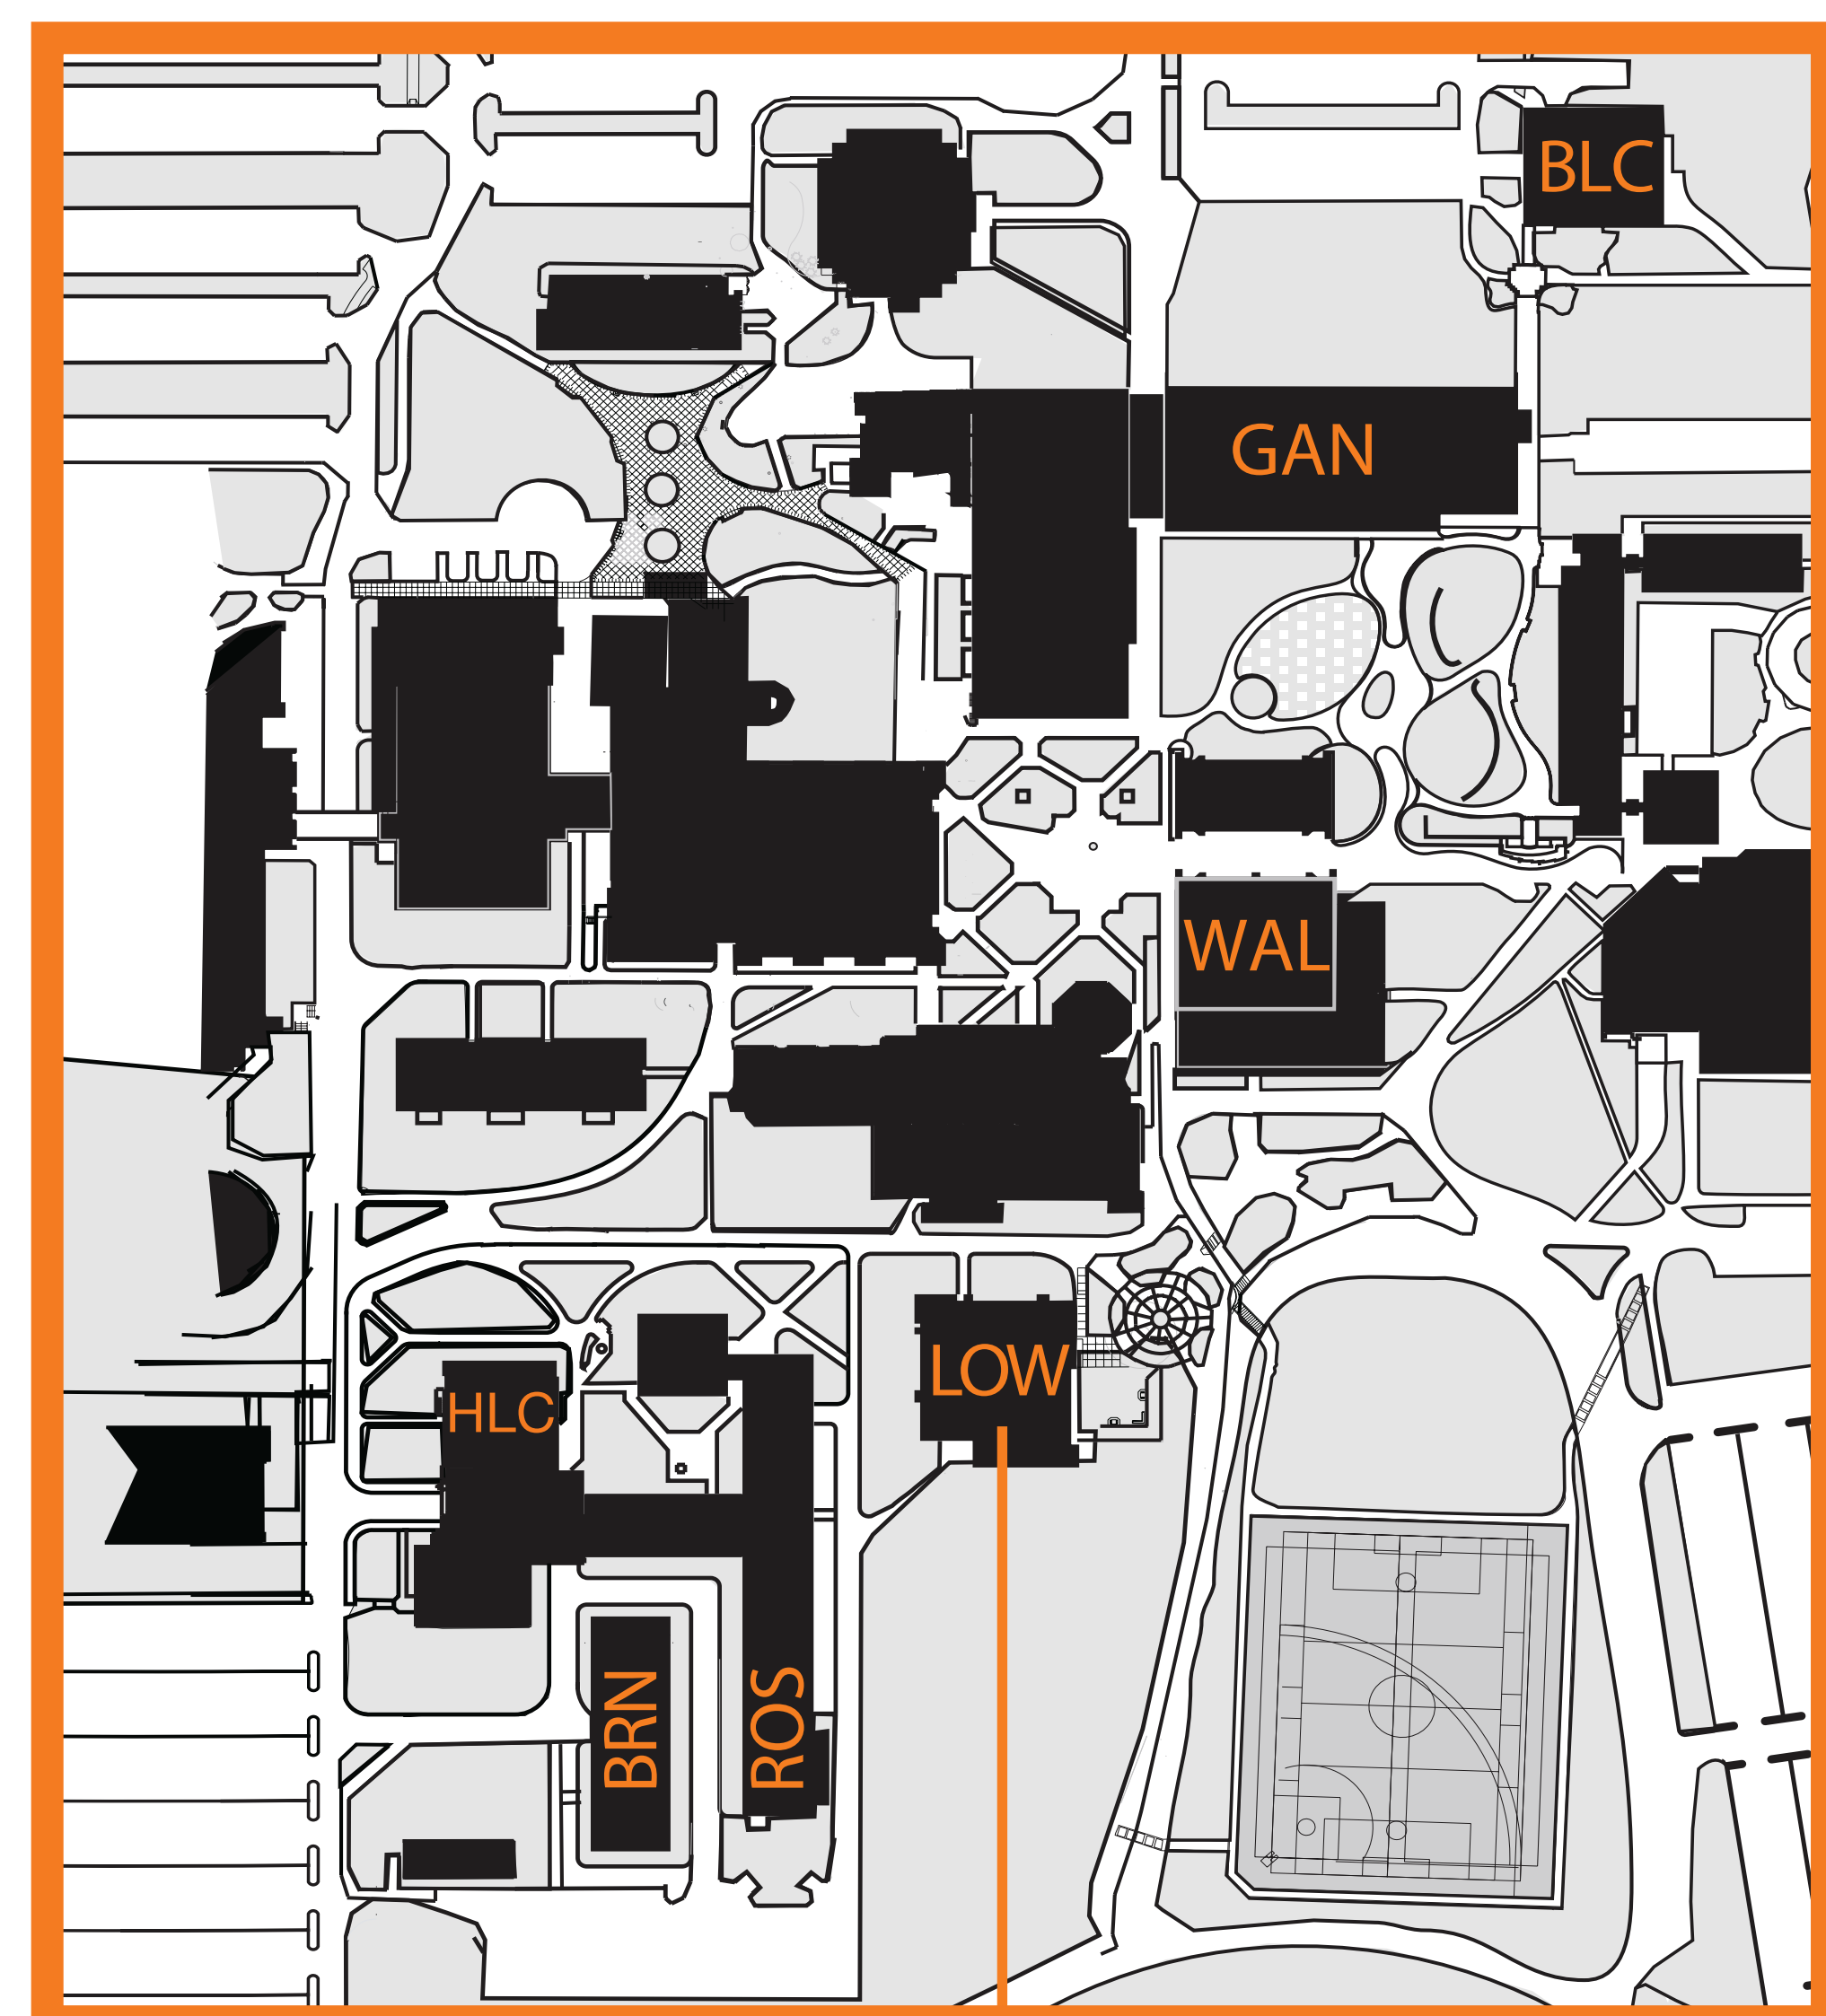

YOU ARE HERE

LOW FLOOR 1

LOWENTHAL 2

- 2305 Cottrell, Victoria
- 2306 Davis, Jeff
- 2312 Dean's Conference Room (DCR)
- 2323 Dresnack, Bill
- 2331 Ettlie, John
- 2309 French, Paula
- 2333 Geiss, Sarah
- 2341 Graduate Student Worker
- 2307 Haigh, Sally
- 2309 Harriman, Karin
- 2343 Hill, Betsy
- 2304 Lawlor, Marty
- 2329 Mergen, Erhan
- 2337 Mitchell, Kristi
- 2315 Mozrall, Jacqueline
- 2319 Murthy, Raj
- 2301 Pelliccia, Dana
- 2325 Perotti, Victor
- 2321 Stevenson, Bill
- 2327 Tang, Zhi
- 2313 Tu, Qiang (John)
- 2308 Tunnell, Suzanne
- 2310 Watson, Daniel
- 2335 Yancone, Andrea
- 2336 Yu, Yang

B+L CENTER BLC-77

- FLR2 Huenerfauth, Julian
- FLR2 Richart, Maria

BROWN BRN-86

- 1145 Arlauckas, Matt
- 1125 Chamot, Linda
- 1149 Web Support

CAREY HLC-14

- 2235 Miller, Ebony
- 2335 Moore, Leslie

GANNETT GAN-7B

ROSS ROS-10

- A180 Evans, Bill
- A172 Gelsomino, Phil
- A176 McGowan, Molly
- A182 Tessoni, Dan
- A174 Ward, John

WALLACE WAL-5

- 1460 Freer, Jennifer

LOW FLOOR A

LOW FLOOR 3

BUILDING LOCATIONS

YOU ARE HERE